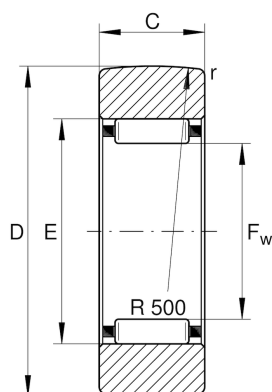

RSTO5-TV

Yoke type track roller

Schaeffler ID:
0001621750000

Yoke type track rollers RSTO, without axial guidance, outer ring without ribs

Technical information

Main Dimensions & Performance Data

D	16 mm	Outside diameter
F_w	7 mm	Under roller diameter
C	7.8 mm	Width, outer ring
$C_{r w}$	2,550 N	Basic dynamic load rating, radial
$C_{0r w}$	2,650 N	Basic static load rating, radial
$C_{ur w}$	335 N	Fatigue load limit, radial
n_{DG}	16,000 1/min	Speed on permanent grease lubrication
	8.15 g	Weight

Dimensions

E	10 mm	Raceway diameter outer ring
r_{min}	0.3 mm	Minimum chamfer dimension
R	500 mm	Radius of outer ring outside profile